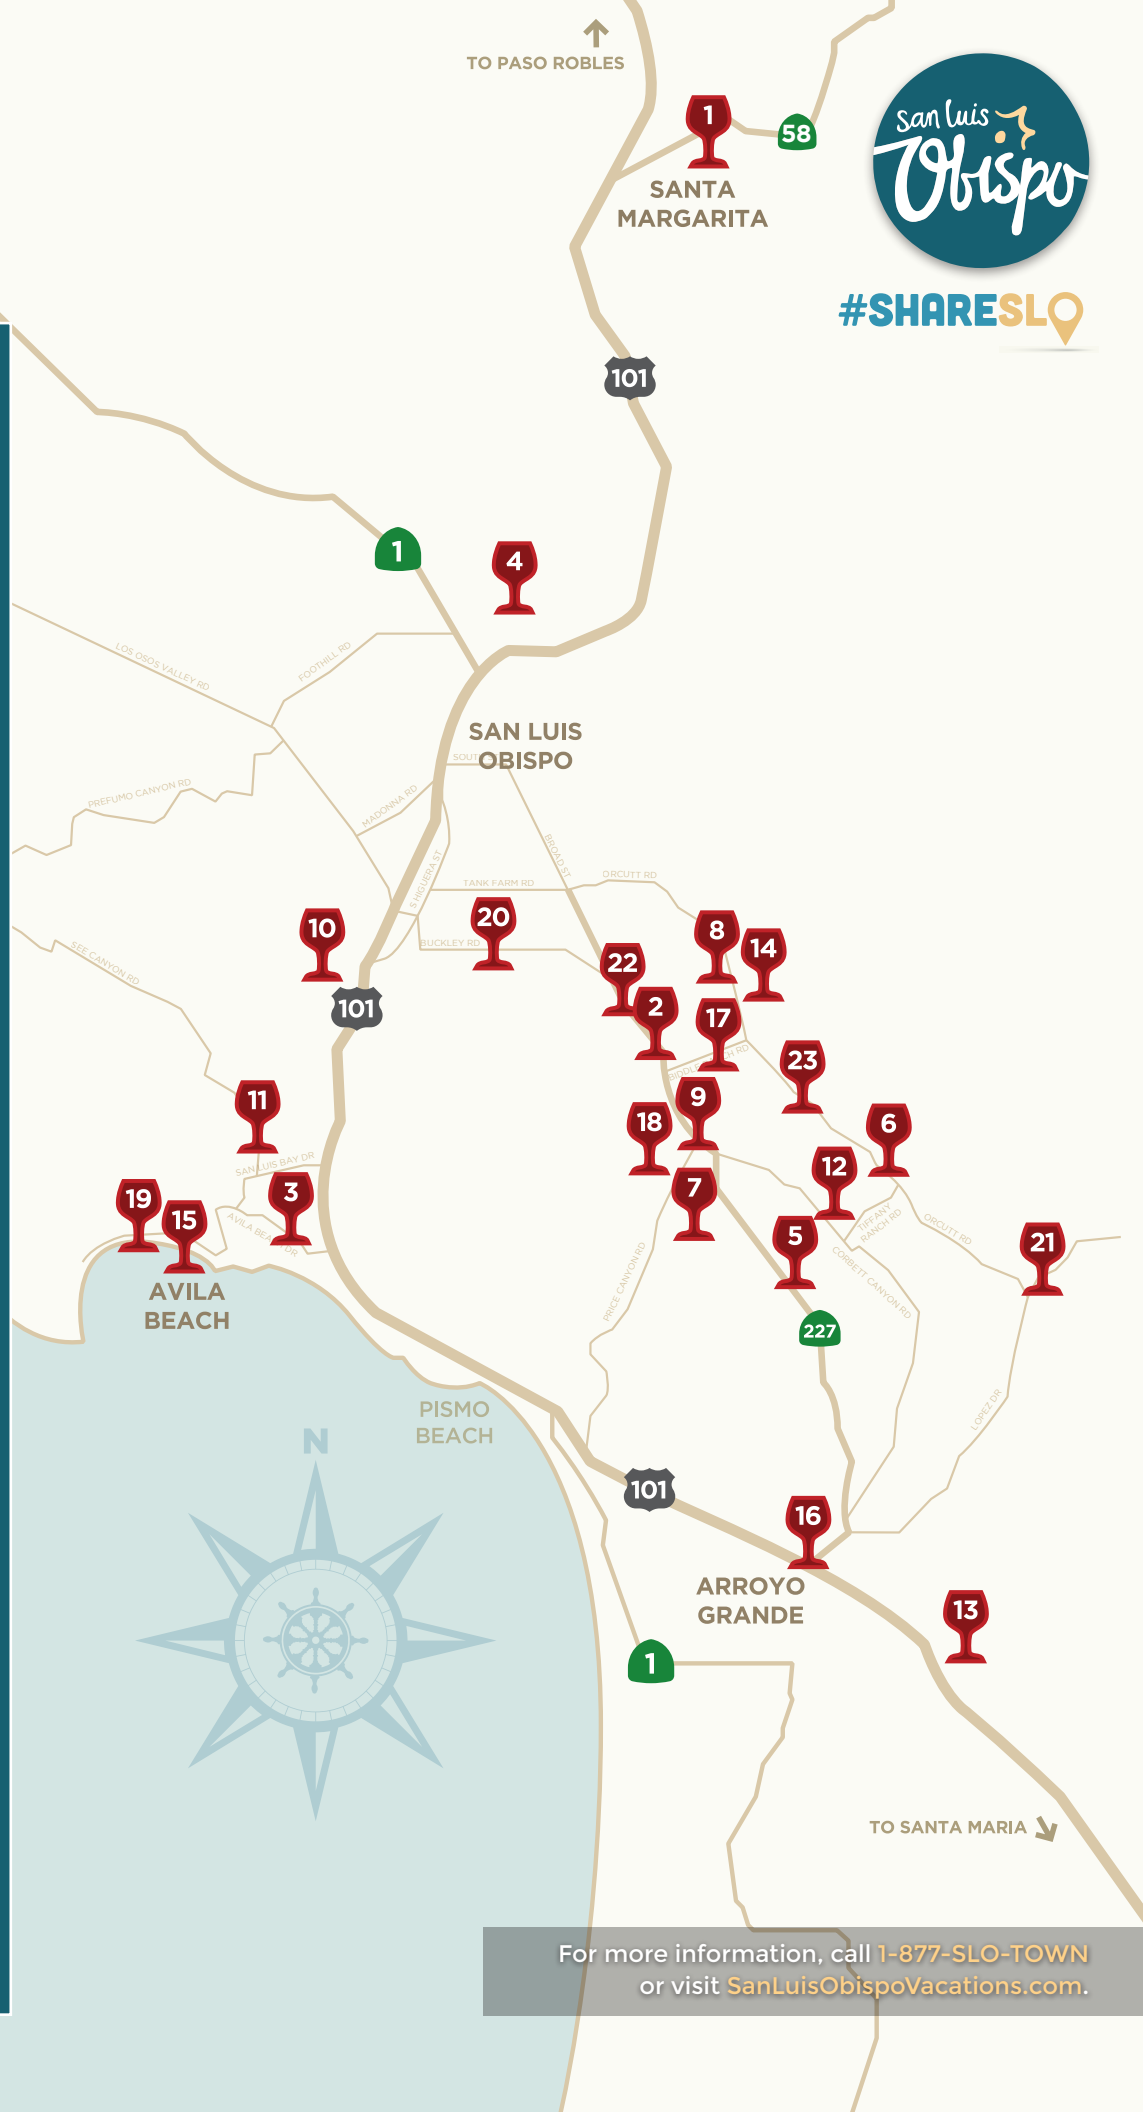

CAYUCOS

41

MORRO BAY

↑ TO PASO ROBLES

58

1
SANTA MARGARITA

#SHARESLO

WINERIES & TASTING ROOMS

- 1. ANCIENT PEAKS**
22720 El Camino Real, Santa Margarita
- 2. AUTRY CELLARS**
5450 Edna Rd., SLO
- 3. BIDDLE RANCH VINEYARD**
6985 Ontario Rd., SLO
- 4. CAL POLY WINE & VITICULTURE**
Cal Poly, SLO
- 5. CENTER OF EFFORT**
2199 Corbett Canyon Rd., Arroyo Grande
- 6. CHAMISAL VINEYARDS**
7525 Orcutt Rd., SLO
- 7. CLAIBORNE & CHURCHILL**
2649 Carpenter Canyon Rd., SLO
- 8. CLESI**
4915 Orcutt Rd., SLO
- 9. EDNA VALLEY VINEYARD**
2585 Biddle Ranch Rd., SLO
- 10. FILIPPONI RANCH CELLARS**
1850 Calle Joaquin, SLO
- 11. KELSEY SEE CANYON WINERY**
1947 See Canyon Rd., SLO
- 12. KYNSI WINERY**
2212 Corbett Canyon Rd., Arroyo Grande
- 13. LAETITIA VINEYARD & WINERY**
453 Laetitia Vineyard Dr., Arroyo Grande
- 14. ESTATES**
Baileyana, Cadre, Tangent, Trenza, True Myth, & Zocker Wineries
5828 Orcutt Rd., SLO
- 15. PELOTON CELLARS**
470 Front St., Avila Beach
- 16. PHANTOM RIVERS WINERY**
211 E. Branch St., Arroyo Grande
- 17. SAUCELITO CANYON VINEYARD**
3080 Biddle Ranch Rd., SLO
- 18. SEXTANT WINES**
1653 Old Price Canyon Rd., SLO
- 19. SINOR-LAVALLEE**
550 1st St., Avila Beach
- 20. STEPHEN ROSS WINE CELLARS**
178 Suburban Rd., SLO
- 21. TALLEY VINEYARDS**
3031 Lopez Dr., Arroyo Grande
- 22. TOLOSA WINERY**
4910 Edna Rd., SLO
- 23. WOLFF VINEYARDS**
6238 Orcutt Rd., SLO

For more information, call 1-877-SLO-TOWN or visit SanLuisObispoVacations.com.